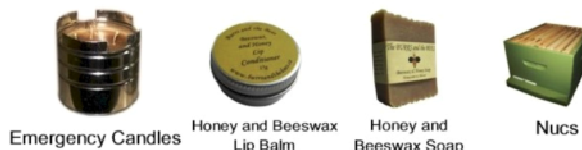

### Beeswax

Beeswax (small ingot)	\$01.75
Beeswax (by the lb)	\$ 13.50

### Candles (HST Included)

Angel	\$ 6.75
Buddha	\$ 7.25
Clam	\$ 6.75
Cylinder (3" smooth)	\$ 12.50
Cylinder (3" textured)	\$ 12.50
Pillar (4" textured)	\$ 11.50
Pillar (5" square)	\$ 12.50
Pine Cone	\$ 7.25
Skep (small)	\$ 6.75
Skep (large)	\$ 12.50
Survival Candle	\$ 28.00
Tea Light Candle	\$ 2.00
Teddy Bear	\$ 6.75
Tapered Pair ( 10" )	\$ 12.50
Votive	\$ 2.75

Emergency Candles    Honey and Beeswax Lip Balm    Honey and Beeswax Soap    Nuc

Tea Light Candles    Three Seasons of Honey - 144g Jars  
Three Sample Set

**Online Order Form Here !**

Burrs and the Bees